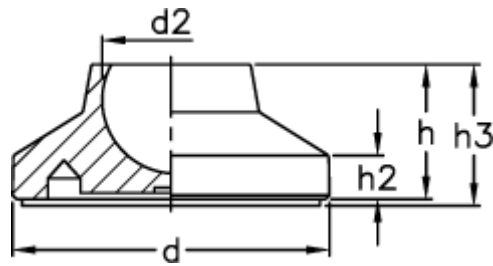

Data Sheet

Article number: 2310340221

Description: E+G With no-slip disc
LS.A-25-14-AS

Measures

D	= 25
d2	= 14
h	= 12
h2	= 4
h3	= 15
Max load (N)	= 5000